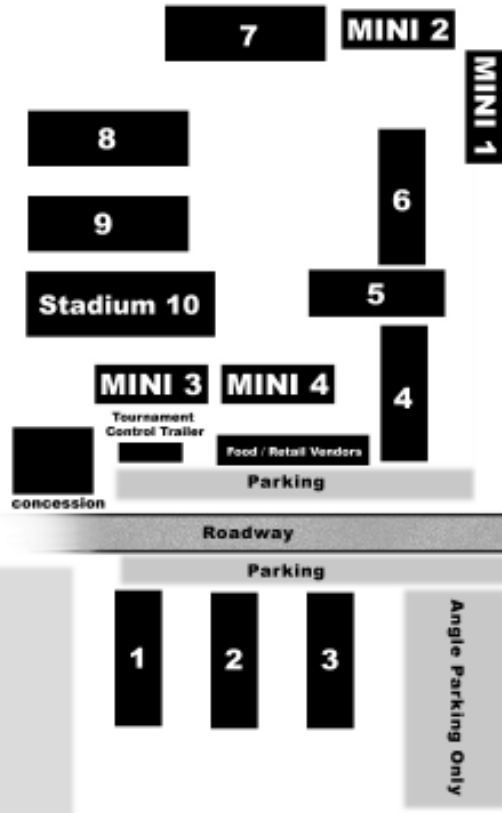

Henderson Tournament Soccer Fields

(London Map)

LUSC 1-10 & Mini 1,2,3,4 Field Map

Highbury Ave.,

Oxford St.,

Cars will be TOWED away if parked in NO PARKING areas.

No Parking at the mall across The street, the mall will tow.

The Henderson Tournament and its affiliated clubs are not Responsible for stolen items due To vehicle break-ins. Lock your vehicle and lock any Valuables in the trunk.

NO ALCOHOL on any fields! Violators will be ejected from The tournament without refund.

No Parking or Stopping Only Complex Entrance

Main Parking

Angle Parking Only

Windermere 1,2,3

Windermere Rd.,

Adelaide St. N.,

Parking

Cars will be TOWED away if parked in NO PARKING areas.